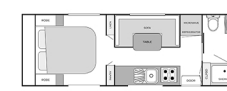

VICTORY CARAVANS

Couples Range 2023

CHASSIS

- Tap On A-Frame
- Gas Bayonet
- 2x 95L Fresh Water Tanks & 1x 95L Grey Water Tank
- Dual Slide Toolbox c/w Gas Bottles Inside & 350mm Extended A-Frame (VIC1460RDC)
- Silver Painted Chassis
- 6" Main Member
- 6" A-Frame
- Tuffride Coil & Twin Shocker (Model Dependant)
- 12" Brakes
- 16" alloy 6S - 245/75 A/T Tyres x2 or x4 (Model Dependant)
- 16" alloy 6S - 245/75 Primal Jackyl
- 1 x Spare Wheel Mounted on Bumper Bar
- Hitch - DO35
- 2x Jerry Can Holders Mounted On Bumper Bar (VIC1460RDC)
- 2x 9kg Gas Bottles
- Steel - Single Step (VIC1460RDC)
- Aluminium - Ranger Double Step - Manual (VIC2160RC)
- Aluminium - Ranger Single Step - Manual (Model Dependant)
- Galvanised Wheel Box
- Jockey Wheel - Side Winder (VIC1460RDC)
- Jockey Wheel - Standard (Model Dependant)
- 4 Arm Bumper Bar
- Galvanised Sheet Flooring (VIC1460RDC)

INTERNAL FEATURES

- Cubby Cut Outs In Bedroom Robes (Model Dependant)
- Internal Entry Grab Handle (Model Dependant)
- 1900mm Long Pillow Top Mattress (Model Dependant)
- Pillow Top Mattress 1525 x 1840 (Model Dependant)
- 920mm Wide Shower - Rectangular /w Black Tapware (Model Dependant)
- Shower/Toilet Combo c/w Black Tapware (VIC1460RDC)
- Shower Screen Silver with Clear Glass (Model Dependant)
- External Shower c/w Annexe Light Above (VIC1460RDC)
- Large Stainless Steel Kitchen Sink (LH or RH) With Drainer /w Black Tapware - (Model Dependant)
- Small Stainless Steel Kitchen Sink (LH or RH) With Drainer c/w Black Tapware - (VIC1460RDC)
- White Round Front Ensuite Basin /w Black Tapware - (Model Dependant)
- White Corner Basin /w Black Tapware - (VIC1460RDC)
- Toilet - Dometic Cassette Toilet (Model Dependant)
- Toilet - Thetford RH Cassette Toilet (VIC1460RDC)

ELECTRICAL & APPLIANCES