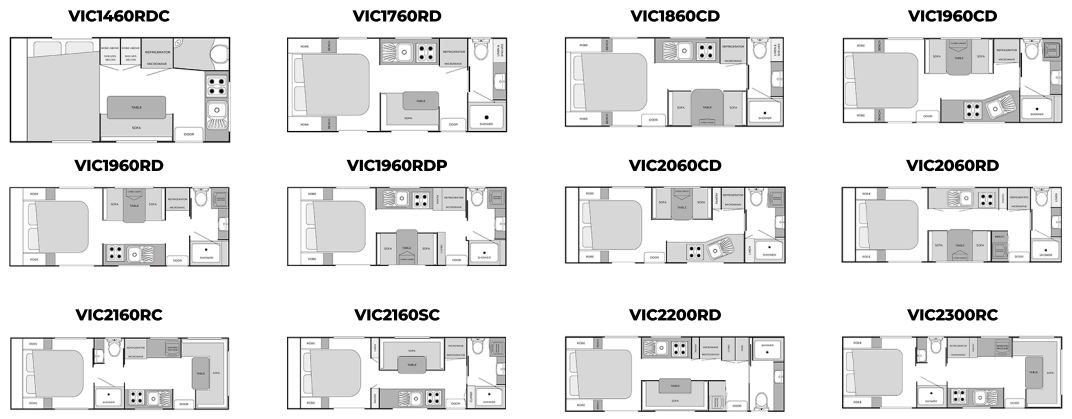

Our Couples Layouts

*Specifications are subject to change without notice