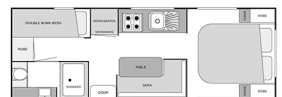

EXTERNAL FEATURES

- Ohc & Base - Black Handle V344
- Black Blind Fitted On Main Door
- Stone Guard On A-Frame - (VIC1760RDBC)
- Wheel Spats - Single Axle x2 (VIC1760RDBC)
- Windows - Double Glaze Classic
- Main Door - Dometic 1850 x 622
- RHH Black (Model Dependant)
- Main Door - Dometic 1850 x 622
- LHH Black (Model Dependant)
- Front Boot Door - 455 x 1532 (Model Dependant)
- Hatch - 2x Ranger Mini Skylight c/w LED Lights (Model Dependant)
- Hatch - 2x Ranger 12v c/w LED Lights (Model Dependant)
- Hatch - 1x Ranger 12v c/w LED Lights (VIC1760RDBC)
- Picnic Table - 1x 800 x 450 Black
- Awning - 14ft Charcoal Black (VIC1760RDBC)
- Tunnel Boot Access Doors - 2x C2C Door #4 Black 510H x 575SW (Model Dependant)
- Tunnel Boot Access Doors - 4x C2C Door #4 Black 510H x 575W (VIC1960B)
- Underbed Access Doors - 2x C2C Black 505H x 505W & 1x C2C Black 800H x 505W (VIC1760RDBC)
- Toilet Cassette Door - 1x C2C
- Door #1 Black 300H x 350W
- One Piece Fibre Glass Panel On Roof
- Concertina Door - In Ensuite (VIC1960B)
- 2x Footrests In Seating (VIC2200B)
- 2x Drops Flaps Under Seating (Model Dependant)
- Bedhead Standard (Model Dependant)
- Entry Head Bumper - Long
- Checkerplate Height 900mm - (VIC1960B)
- Checkerplate Height 900mm - Black (Model Dependant)

Our Family Layouts

VIC1760RDBC

VIC1960B

VIC2100B

VIC2160FB

VIC2200B

VIC2400B