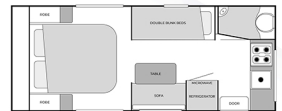

Our Family Layouts

VIC1760RDBC